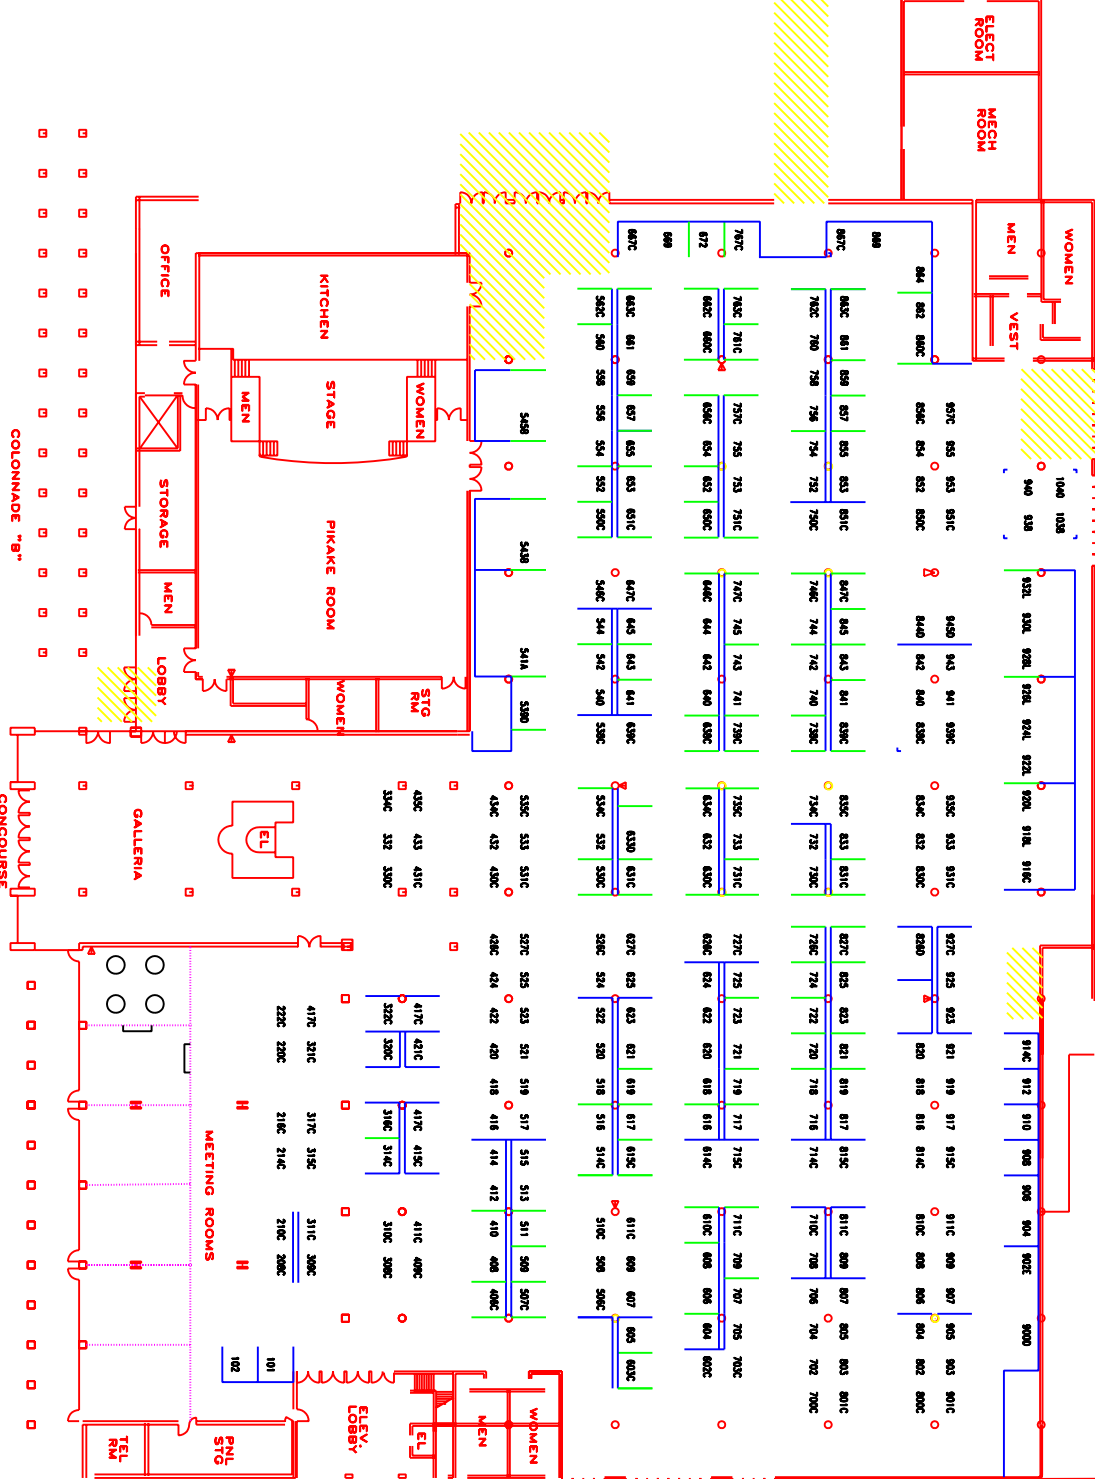

EAST CONCOURSE

MEN
WOMEN
VEST
ELECT ROOM
MECH ROOM

BLAISDELL CENTER
EXHIBITION HALL

SCALE IN FEET

COLONNADE "B"

CONCOURSE ENTRY

COLONNADE "A"

ELEV. LOBBY